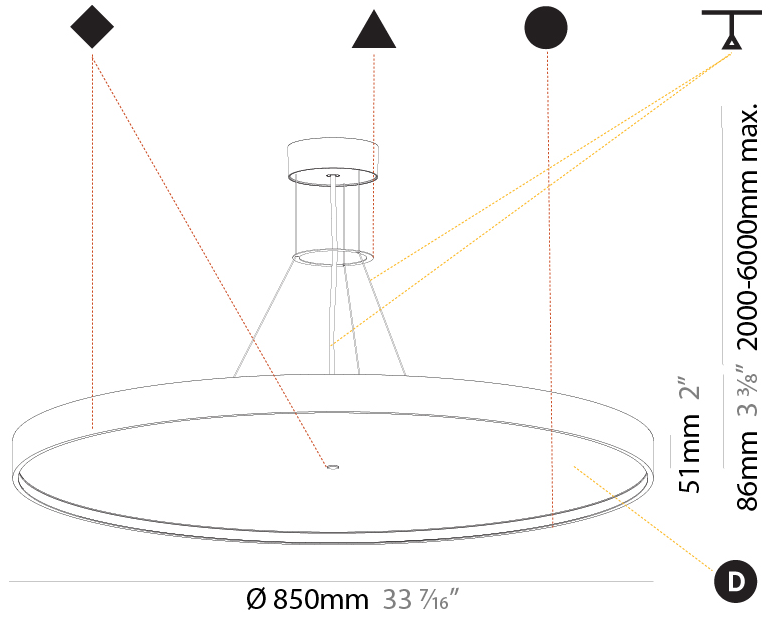

OPTICAL

RATINGS AND CERTIFICATIONS

Certified By: Certified for North American Standards
IP rating: IP20