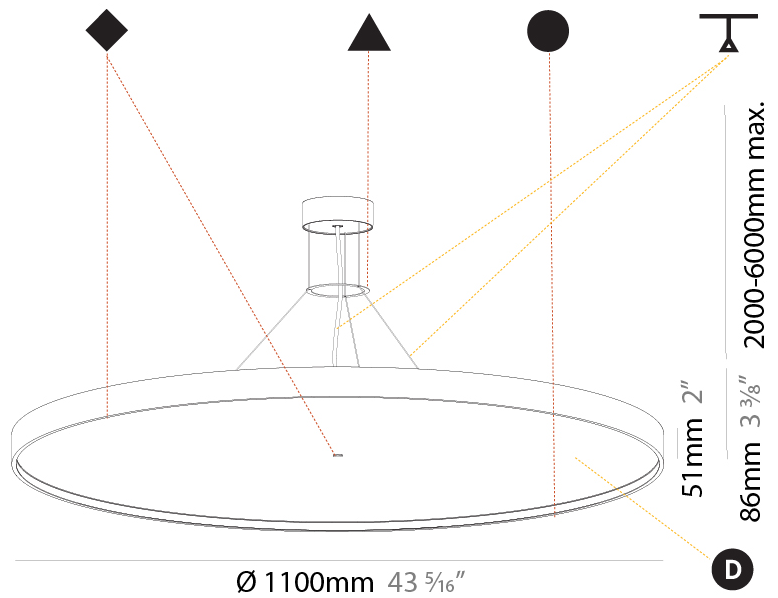

OPTICAL

RATINGS AND CERTIFICATIONS

Certified By: Certified for North American Standards
IP rating: IP20