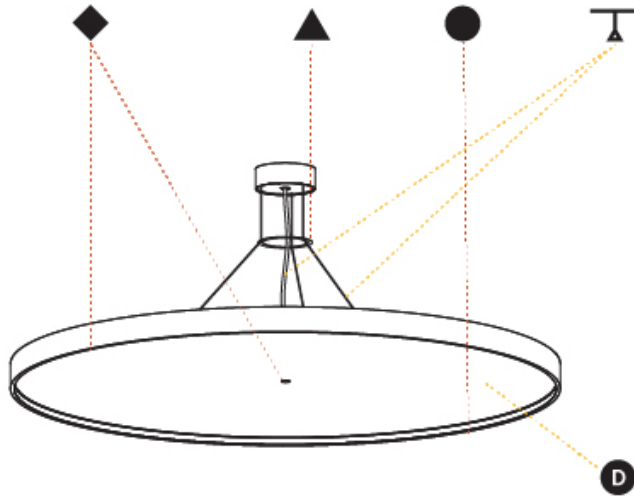

SIGN DIVA KORONA SUSPENSION

A300017-

PROJECT

TYPE

SPECIFIER

QUANTITY

DATE

A