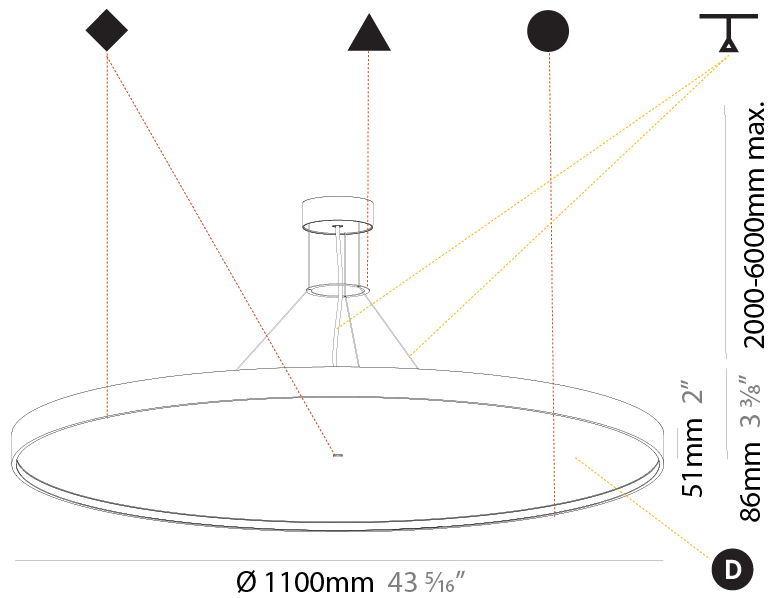

GENERAL

Series: Sign Diva
Subseries: Sign Diva Korona
Brand: Prolicht
Division: Architectural
Mounting Type: Suspension
Mounting Location: Ceiling
Subcategory: Pendant

PHYSICAL

Shape: Round
Diameter (mm): 1100
Diameter (in): 43 ⁵/₁₆"
Height (mm): 86
Height (in): 3 ³/₈"
Max. Overall Height (mm): 2086
Max. Overall Height (in): 82 ⁷/₈"
Light Distribution: Direct / Indirect
Weight (kg): 21.027
Weight (lbs): 46.36
Diffuser: PMMA - Opal / Micro-Prism / Sparkling Secret / Vintage Industrial
Fixture Finish: SSR / BKV / CWI / CRY / HAB / UFT / ITA / RUA / FTG / MYG / LOD / PUS / FRO / FUP / KIA / POP / BLS / SPG / MEY / GOH / GUM / CHC / COM / ABZ / JAG / OBR / MOS / ROR
Fixture Material: Extruded Aluminum / Steel
Cable Details: 2000mm or 6000mm Transparent Cable

ELECTRICAL

Lamp Type: LED (Zhaga Standard)
Input Wattage (W): 170
Total Output Wattage (W): 135 / 24
Dimming: Tri-Mode (Non-Dimming and Phase Dimming (120Vac only) and 0-10V Dimming)
Driver Included: Yes
Driver Location: Integrated
Driver Type: Constant Current - Universal
Driver Class: Class 2
Input Voltage (V): 120 - 277
Constant Current (MA): 600 / 350

LED

Color Temperature (°K): 2700 / 3000 / 3500 / 4000
Max. Delivered Lumen (lm): 17378 / 18180 / 20741 / 21164
Nominal Lumen (lm): 22701 / 23749 / 27094 / 27647
CRI: >90 CRI
Lamp Life (hrs): 50000

OPTICAL

RATINGS AND CERTIFICATIONS

Certified By: Certified for North American Standards
IP rating: IP20