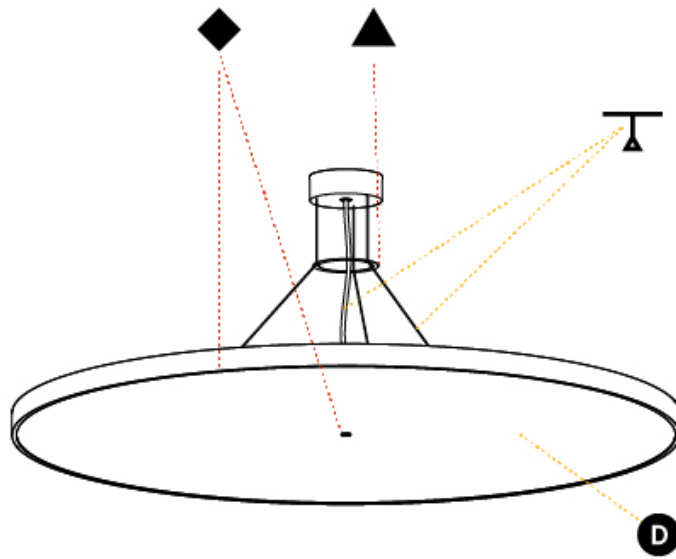

SIGN DIVA SUSPENSION

A300008-

PROJECT	_____
TYPE	_____
SPECIFIER	_____
QUANTITY	_____
DATE	_____

A