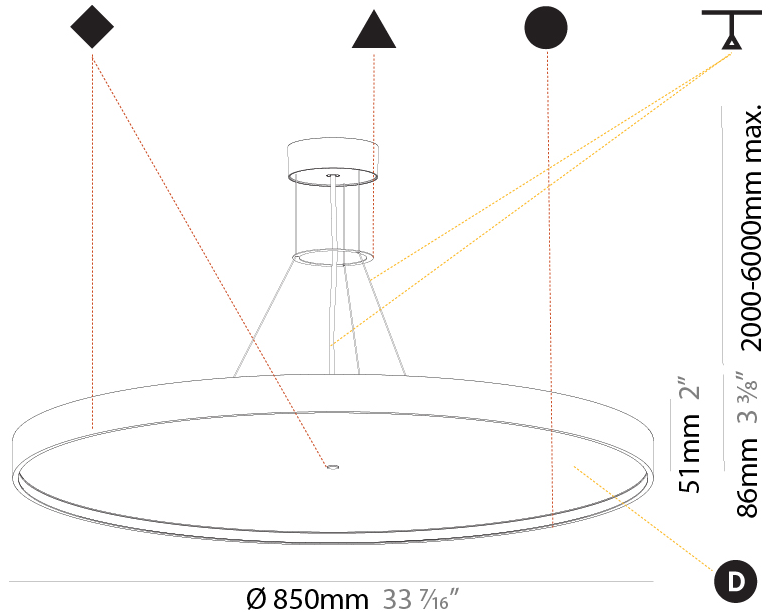

OPTICAL

RATINGS AND CERTIFICATIONS

Certified By: Certified for North American Standards
IP rating: IP20