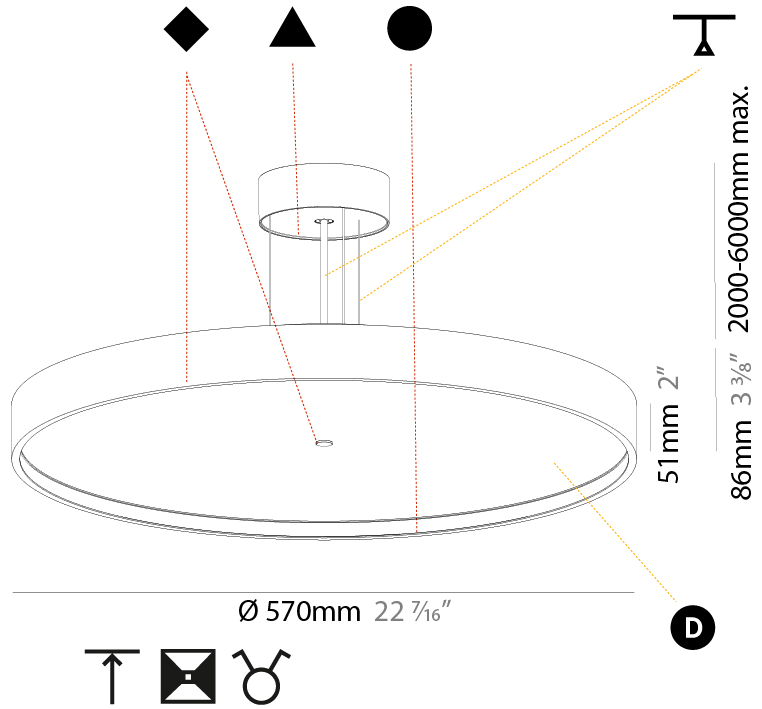

GENERAL

Series: Sign Diva
Subseries: Sign Diva Korona
Brand: Prolicht
Division: Architectural
Mounting Type: Suspension
Mounting Location: Ceiling
Subcategory: Pendant

PHYSICAL

Shape: Round
Diameter (mm): 570
Diameter (in): 22 7/16
Height (mm): 86
Height (in): 3 3/8
Light Distribution: Direct / Indirect
Weight (kg): 8.812
Weight (lbs): 19.43
Diffuser: PMMA - Opal / Micro-Prism / Sparkling Secret / Vintage Industrial
Fixture Finish: SSR / BKV / CWI / CRY / HAB / UFT / ITA / RUA / FTG / MYG / LOD / PUS / FRO / FUP / KIA / POP / BLS / SPG / MEY / GOH / GUM / CHC / COM / ABZ / JAG / OBR / MOS / ROR
Fixture Material: Extruded Aluminum / Steel
Cable Details: 2,000mm/78 3/4" or 6,000mm/236 1/4" Transparent Cable

ELECTRICAL

Lamp Type: LED (Zhaga Standard)
Input Wattage (W): 67
Total Output Wattage (W): 60.9
Dimming: Tri-Mode (Non-Dimming and Phase Dimming (120Vac only) and 0-10V Dimming)
Driver Included: Yes
Driver Location: Integrated
Driver Type: Constant Current - Universal
Driver Class: Class 2
Input Voltage (V): 120 - 277
Constant Current (MA): 350

LED

Color Temperature (°K): 2700 / 3000 / 3500 / 4000
Max. Delivered Lumen (lm): 6632 / 6728 / 6812 / 6951
Nominal Lumen (lm): 9097 / 9229 / 9344 / 9535
CRI: >90 CRI
Lamp Life (hrs): 50000

OPTICAL

RATINGS AND CERTIFICATIONS

Certified By: Certified for North American Standards
IP rating: IP20