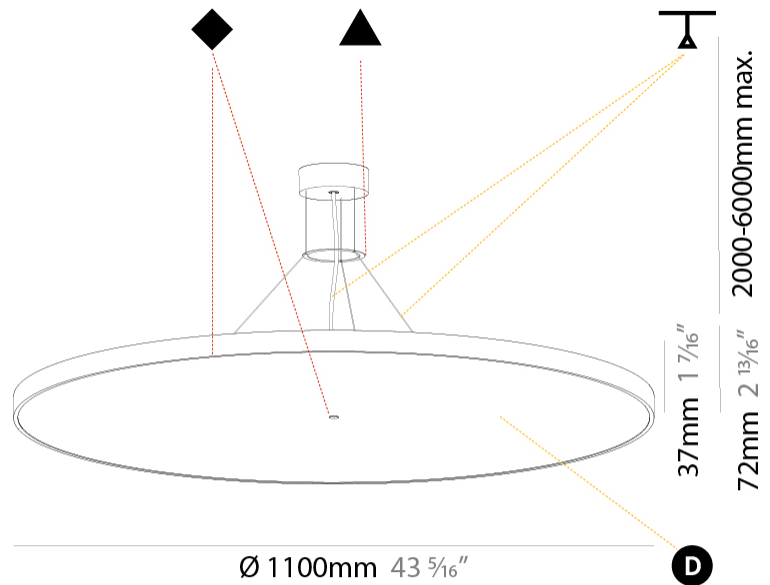

GENERAL

Series: Sign Diva
Subseries: Sign Diva
Brand: Prolicht
Division: Architectural
Mounting Type: Suspension
Mounting Location: Ceiling
Subcategory: Pendant

PHYSICAL

Shape: Round
Diameter (mm): 1100
Diameter (in): 43 ⁵/₁₆
Height (mm): 86
Height (in): 3 ³/₈
Light Distribution: Direct
Weight (kg): 19.475
Weight (lbs): 42.94
Diffuser: PMMA - Opal / Micro-Prism / Sparkling Secret / Vintage Industrial
Fixture Finish: SSR / BKV / CWI / CRY / HAB / UFT / ITA / RUA / FTG / MYG / LOD / PUS / FRO / FUP / KIA / POP / BLS / SPG / MEY / GOH / GUM / CHC / COM / ABZ / JAG / OBR / MOS / ROR
Fixture Material: Extruded Aluminum / Steel
Cable Details: 2,000mm/78 3/4" or 6,000mm/236 1/4" Transparent Cable

ELECTRICAL

Lamp Type: LED (Zhaga Standard)
Input Wattage (W): 169.4
Total Output Wattage (W): 134
Dimming: Tri-Mode (Non-Dimming and Phase Dimming (120Vac only) and 0-10V Dimming)
Driver Included: Yes
Driver Location: Integrated
Driver Type: Constant Current - Universal
Driver Class: Class 2
Input Voltage (V): 120 - 277
Constant Current (MA): 600

LED

Color Temperature (°K): 2700 / 3000 / 3500 / 4000
Max. Delivered Lumen (lm): 16140 / 19520 / 19933 / 20340
CRI: >90 CRI
Lamp Life (hrs): 50000

OPTICAL

RATINGS AND CERTIFICATIONS

Certified By: Certified for North American Standards
IP rating: IP20